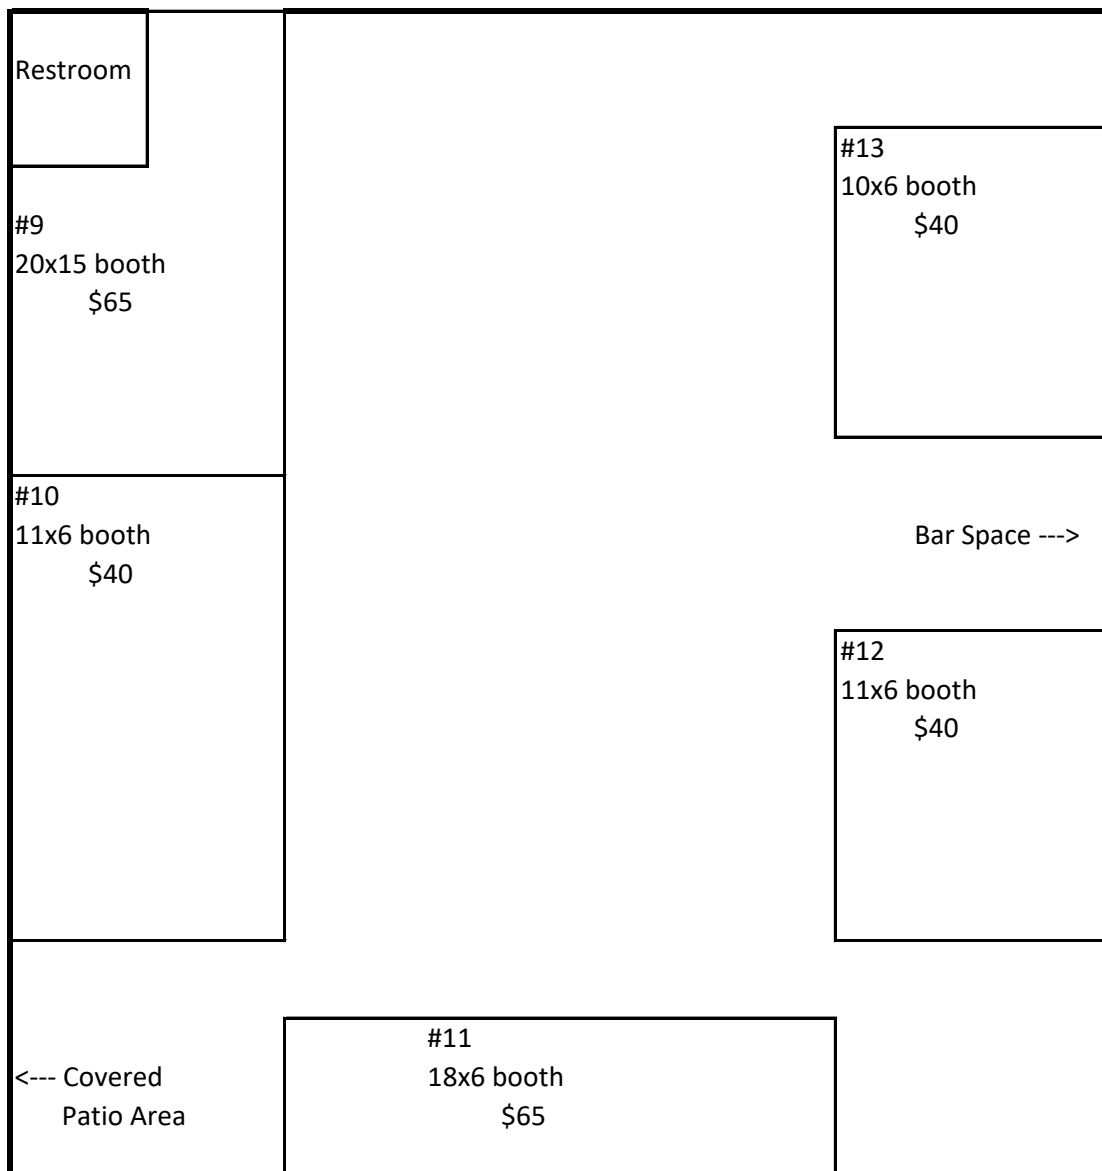

Chapel Area Booths

Booths include 2 chairs and 2 passes for entry.  
 Chapel area booths are indoors and climate controlled.

Also available :

- Bridal Suite \$75 (indoor)
- Groom Suite \$75 (indoor)
- Bar Space \$100 (indoor)
- 3 Covered Patio Area Booths 10x10 \$35 each (outdoor)
- Outdoor Booths 10x10 \$25

Reception Area Booths

Booths include 2 chairs and 2 passes for entry.  
 Reception area booths are indoors and climate controlled.

Also available:

- Bridal Suite \$75 (indoor)
- Groom Suite \$75 (indoor)
- Bar Space \$100 (indoor)
- 3 Covered Patio Area Booths 10x10 \$35 each (outdoor)
- Outdoor Booths 10x10 \$25